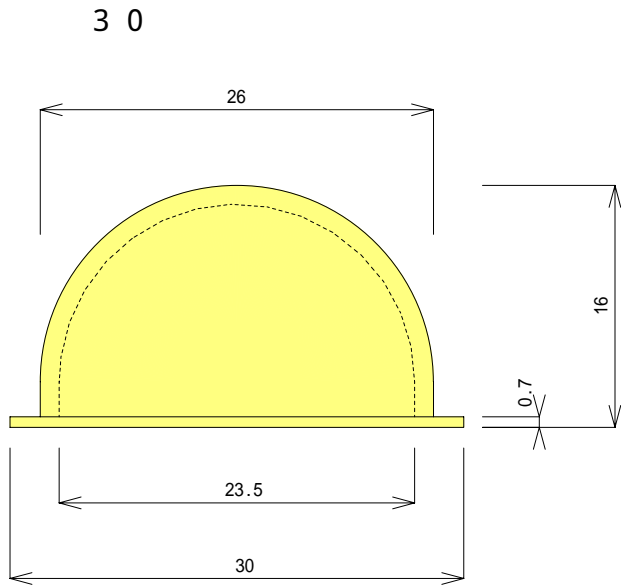

キャップ (人形の鼻・石づき)

WP - 9 1

WP - 9 2

WP - 9 3

WP - 9 4

WP - 9 5

段付

WP - 9 6

楕円

WP - 9 7

縮尺 2 : 1