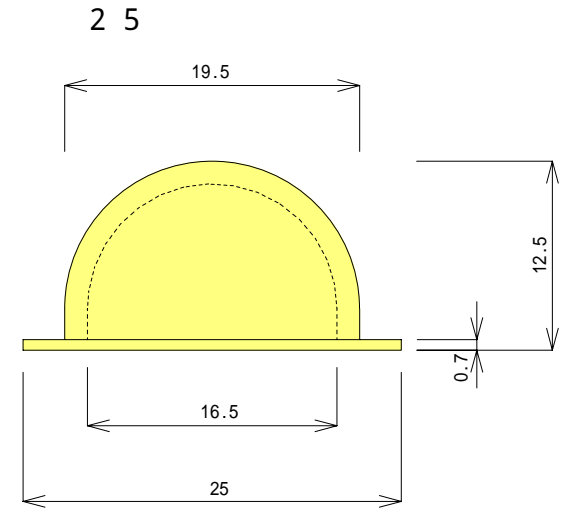

キャップ (人形の鼻・石づき)

WP - 9 1

WP - 9 2

WP - 9 3

WP - 9 4

WP - 9 5

段付

WP - 9 6

楕円

WP - 9 7

縮尺 2 : 1