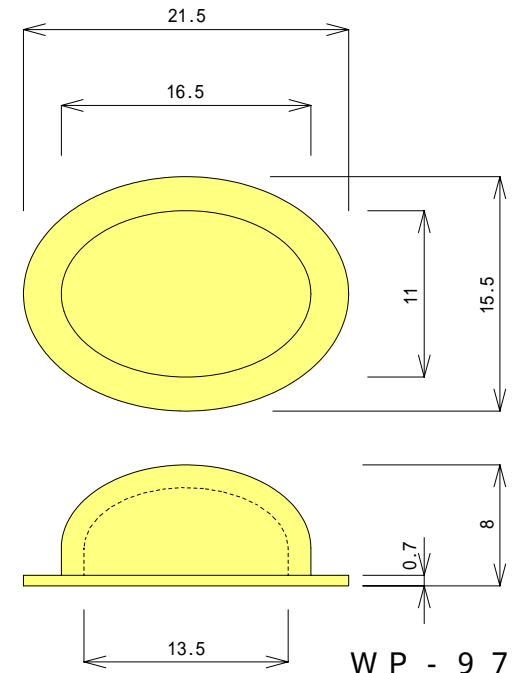

キャップ (人形の鼻・石づき)

WP - 9 1

WP - 9 2

WP - 9 3

WP - 9 4

WP - 9 5

段付

WP - 9 6

楕円

WP - 9 7

縮尺 2 : 1