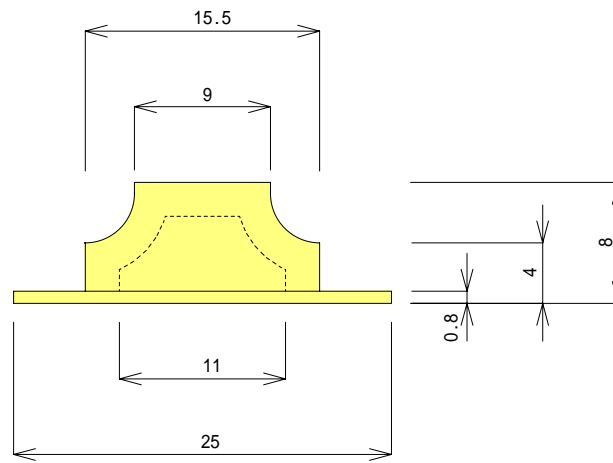

キャップ (人形の鼻・石づき)

WP - 9 1

WP - 9 2

WP - 9 3

WP - 9 4

WP - 9 5

段付

WP - 9 6

楕円

WP - 9 7

縮尺 2 : 1