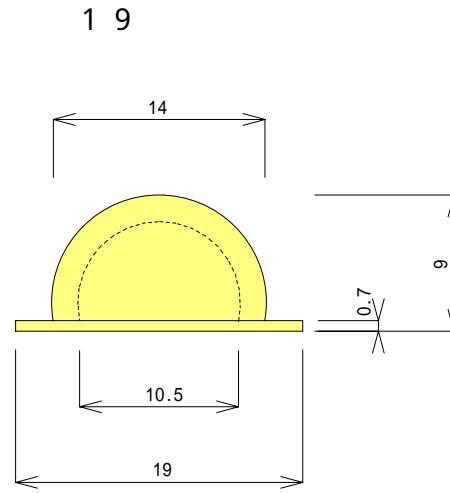

キャップ (人形の鼻・石づき)

WP - 9 1

WP - 9 2

WP - 9 3

WP - 9 4

WP - 9 5

段付

WP - 9 6

楕円

WP - 9 7

縮尺 2 : 1